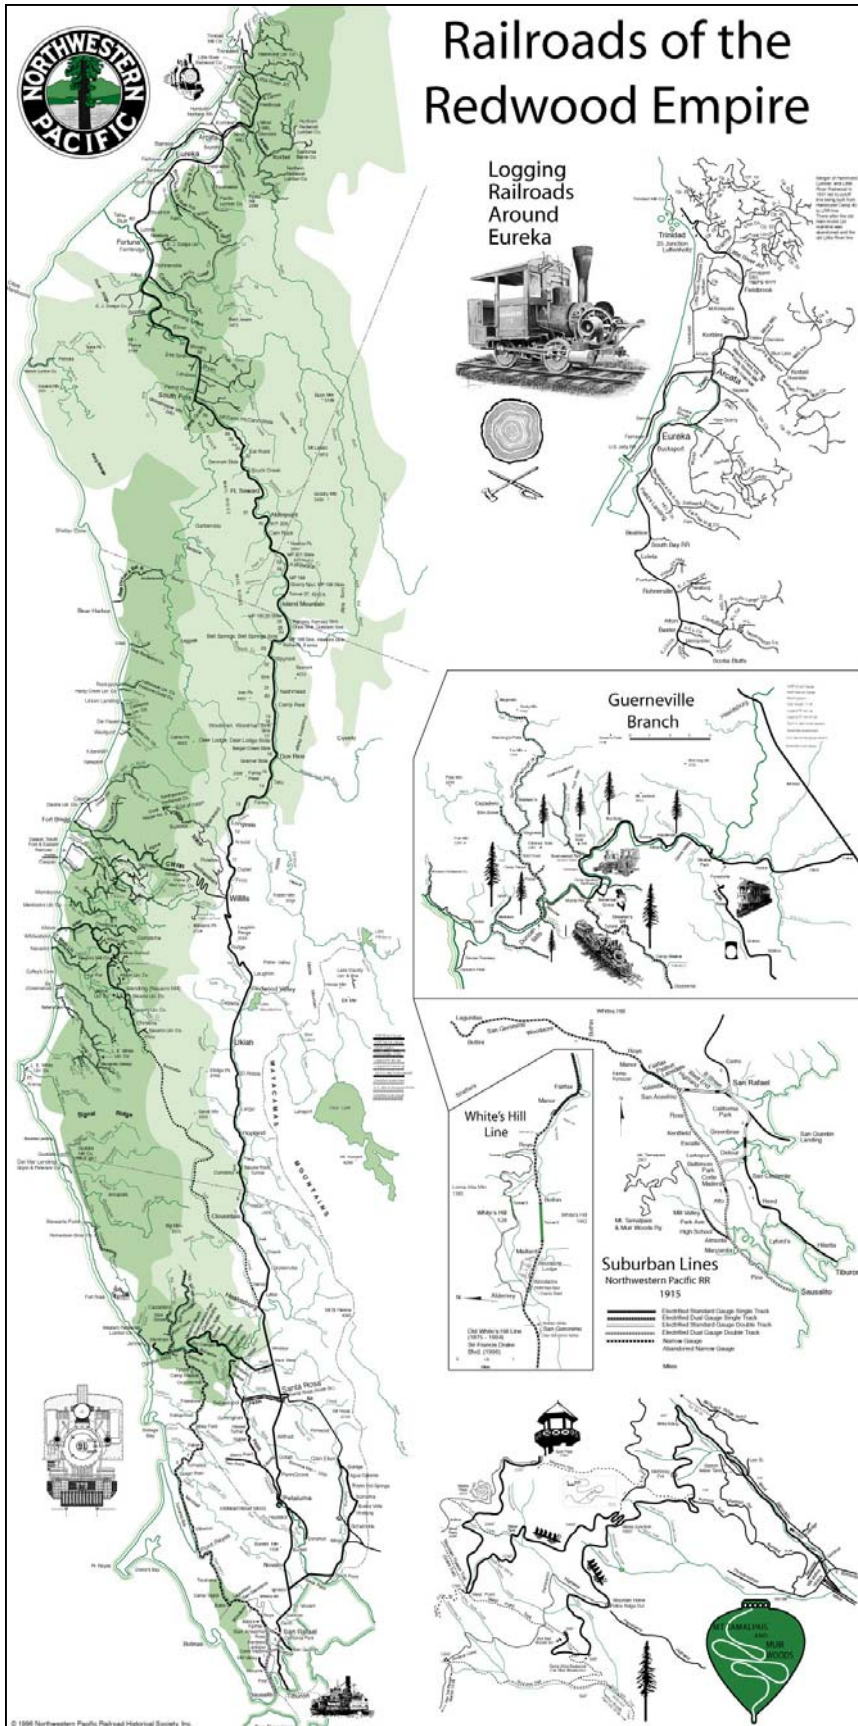

# Northwestern Pacific Railroad Historical Society

PRESENTS

## Railroads of the Redwood Empire

## Poster

Suitable for Framing

19" X 33"

100# Glossy paper

\$25.00

Including Tax & Shipping

Copies Available:  
NWPRRHS  
PO Box 667  
Santa Rosa CA 95402